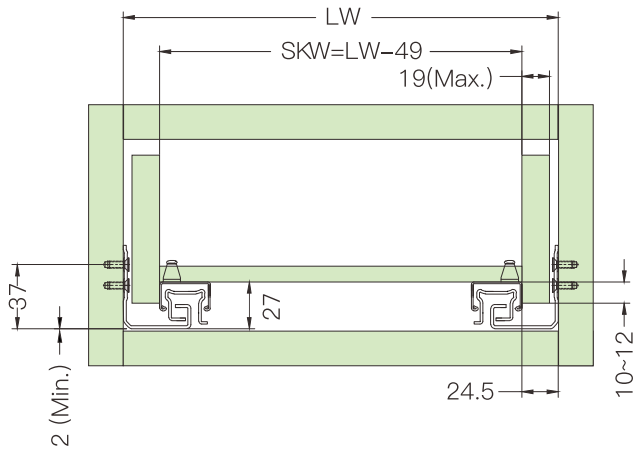

# Full Extension Synchronize Soft Closing Undermounted Slide

- Load capacity: 35Kg
- Length: 250–600mm
- Drawer height adjustment: 0~+3mm
- Drawer depth adjustment: 0~+5mm
- Drawer width adjustment: ±1.5mm

SKW=Internal drawer width  
LW=Internal cabinet width

## Hole position

- NL=Slide length
- LT=Internal cabinet depth
- Max drawerside thickness:19mm

Standard drawer

Internal drawer

## Drawer size and boring