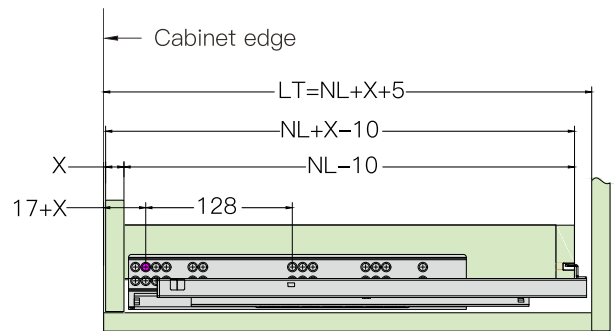

# Full Extension Synchronize Soft Closing Undermounted Slide

- Load capacity: 35Kg
- Length: 250–600mm
- Drawer height adjustment: 0~+3mm
- Drawer depth adjustment: 0~+5mm
- Drawer width adjustment: ±1.5mm

SKW=Internal drawer width  
LW=Internal cabinet width

## Hole position

- NL=Slide length
- LT=Internal cabinet depth
- Max drawerside thickness:19mm

Standard drawer

Internal drawer

## Drawer size and boring