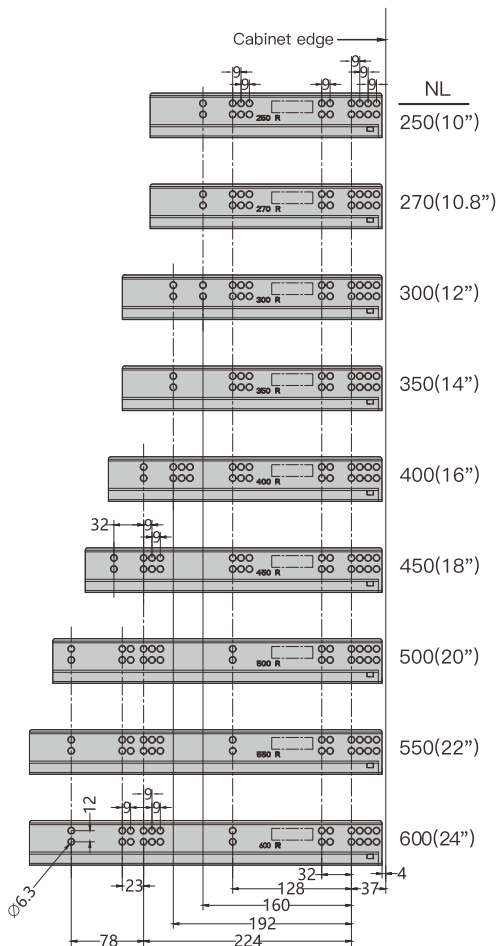

# Full Extension Synchronize Soft Closing Undermounted Slide

- Load capacity: 35Kg
- Length: 250–600mm
- Drawer height adjustment: 0~+3mm
- Drawer depth adjustment: 0~+5mm
- Drawer width adjustment: ±1.5mm

SKW=Internal drawer width  
LW=Internal cabinet width

## Hole position

- NL=Slide length
- LT=Internal cabinet depth
- Max drawerside thickness:19mm

Standard drawer

Internal drawer

## Drawer size and boring