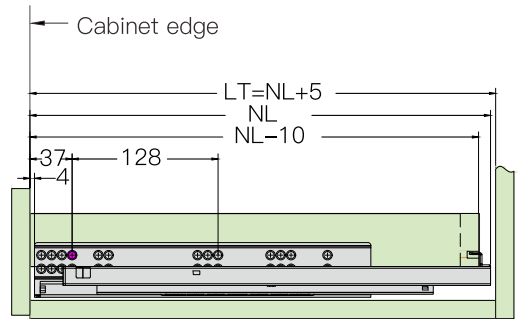

# Full Extension Synchronize Soft Closing Undermounted Slide

- Load capacity: 35Kg
- Length: 250–600mm
- Drawer height adjustment: 0~+3mm
- Drawer depth adjustment: 0~+5mm
- Drawer width adjustment: ±1.5mm

SKW=Internal drawer width  
LW=Internal cabinet width

## Hole position

- NL=Slide length
- LT=Internal cabinet depth
- Max drawerside thickness:19mm

Standard drawer

Internal drawer

## Drawer size and boring